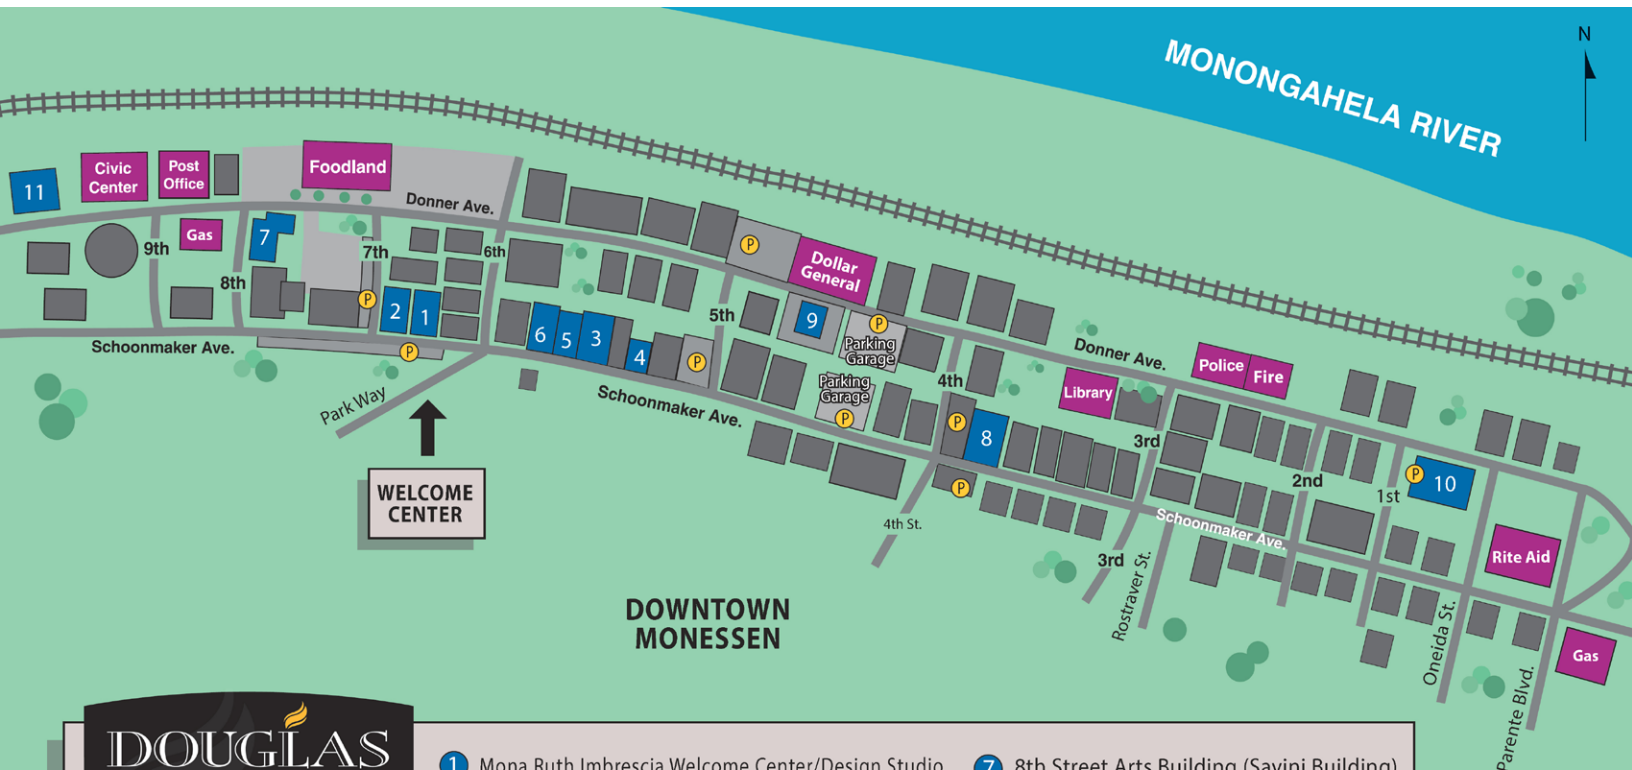

DOWNTOWN
MONESSEN

DOUGLAS
Education Center

Campus Monessen, PA

Parking

2.2017

1	Mona Ruth Imbrescia Welcome Center/Design Studio	7	8th Street Arts Building (Savini Building)
2	7th Street Administration Building	8	The Cosmetology Academy
3	Van Keulen Complex/Student Lounge	9	Medical Technology Building
4	Design and Career Training Center	10	30 Donner Place
5	DEC Classrooms and Computer Labs	11	CDL Training Site
6	George A. Romero Film Building